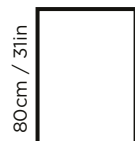

OTTOMAN

80cm / 31in

60cm / 24in

Measure example: Sofa + Corner + Chair + Chaise = 300cm/118in * 240cm/94in