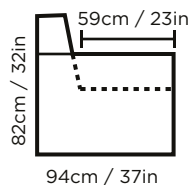

## MEASURES (Total height with 10cm/4in height legs)

### CORNER

94cm / 37in